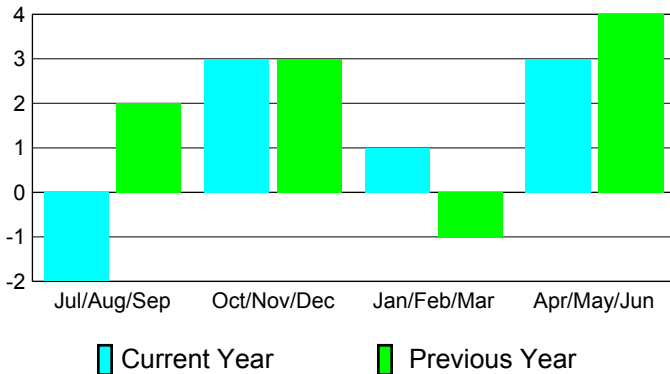

2010-2011 GMT Reports for District (or Undistricted) **District 124**

GMT: Klaus Tang

Location: ROMANIA

GMT CA: 4

CLUBS

Club Results
2010-2011

Clubs
2009-2010

Month	New Club Goal	Actual New Clubs	Actual Dropped Clubs	Gain/Loss of Clubs	Gain/Loss of Clubs
Jul/Aug/Sep	2	0	-2	-2	2
Oct/Nov/Dec	2	3	0	3	3
Jan/Feb/Mar	2	2	-1	1	-1
Apr/May/June	1	3	0	3	4
Totals	7	8	-3	5	8

Club Results 2010-2011

Goal, New, Dropped, Gain/Loss

Comparison of Club Gain/Loss

Current Year Compared to the Previous Year

YTD Status Quo Clubs 2010-2011

Status Quo Clubs Compared to Status Quo Members

MEMBERSHIP

Membership Results
2010-2011

Membership
2009-2010

Month	Net Memb Goal	Actual New Memb	Actual Dropped Memb	Gain/Loss of Memb	Gain/Loss of Memb
Jul/Aug/Sep	30	15	-42	-27	16
Oct/Nov/Dec	45	107	-87	20	72
Jan/Feb/Mar	40	73	-37	36	-21
Apr/May/June	15	106	-71	35	82
Totals	130	301	-237	64	149

Membership Results 2010-2011

Goal, New, Dropped, Gain/Loss

Comparison of Membership Gain/Loss

Current Year Compared to the Previous Year

Gender Comparison 2010-2011

Jul/Aug/Sep

Oct/Nov/Dec

Jan/Feb/Mar

Apr/May/June

Male

Female