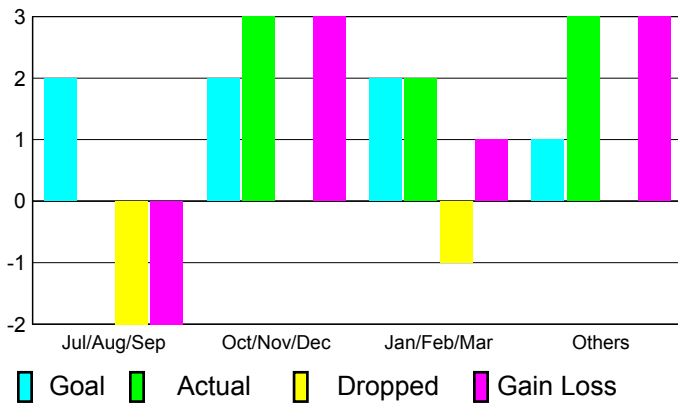

## CLUBS

Club Results  
2010-2011

Clubs  
2009-2010

Month	New Club Goal	Actual New Clubs	Actual Dropped Clubs	Gain/Loss of Clubs	Gain/Loss of Clubs
Jul/Aug/Sep	2	0	-2	-2	2
Oct/Nov/Dec	2	3	0	3	3
Jan/Feb/Mar	2	2	-1	1	-1
Apr/May/June	1	3	0	3	4
<b>Totals</b>	<b>7</b>	<b>8</b>	<b>-3</b>	<b>5</b>	<b>8</b>

### Club Results 2010-2011

Goal, New, Dropped, Gain/Loss

### Comparison of Club Gain/Loss

Current Year Compared to the Previous Year