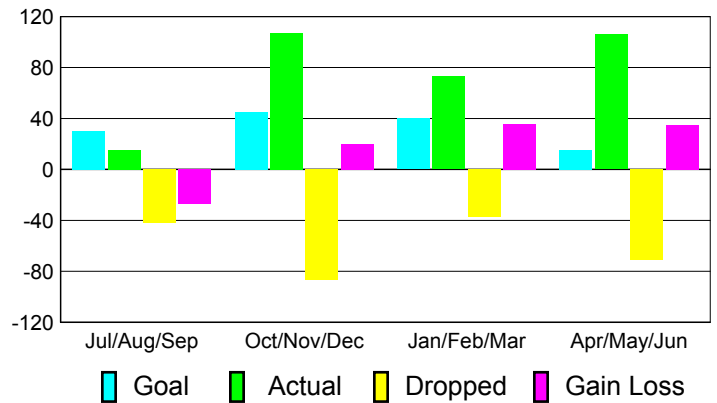

### YTD Status Quo Clubs 2010-2011

Status Quo Clubs Compared to Status Quo Members

## MEMBERSHIP

Membership Results  
2010-2011

Membership  
2009-2010

Month	Net Memb Goal	Actual New Memb	Actual Dropped Memb	Gain/Loss of Memb	Gain/Loss of Memb
Jul/Aug/Sep	30	15	-42	-27	16
Oct/Nov/Dec	45	107	-87	20	72
Jan/Feb/Mar	40	73	-37	36	-21
Apr/May/June	15	106	-71	35	82
<b>Totals</b>	<b>130</b>	<b>301</b>	<b>-237</b>	<b>64</b>	<b>149</b>

### Membership Results 2010-2011

Goal, New, Dropped, Gain/Loss

### Comparison of Membership Gain/Loss

Current Year Compared to the Previous Year